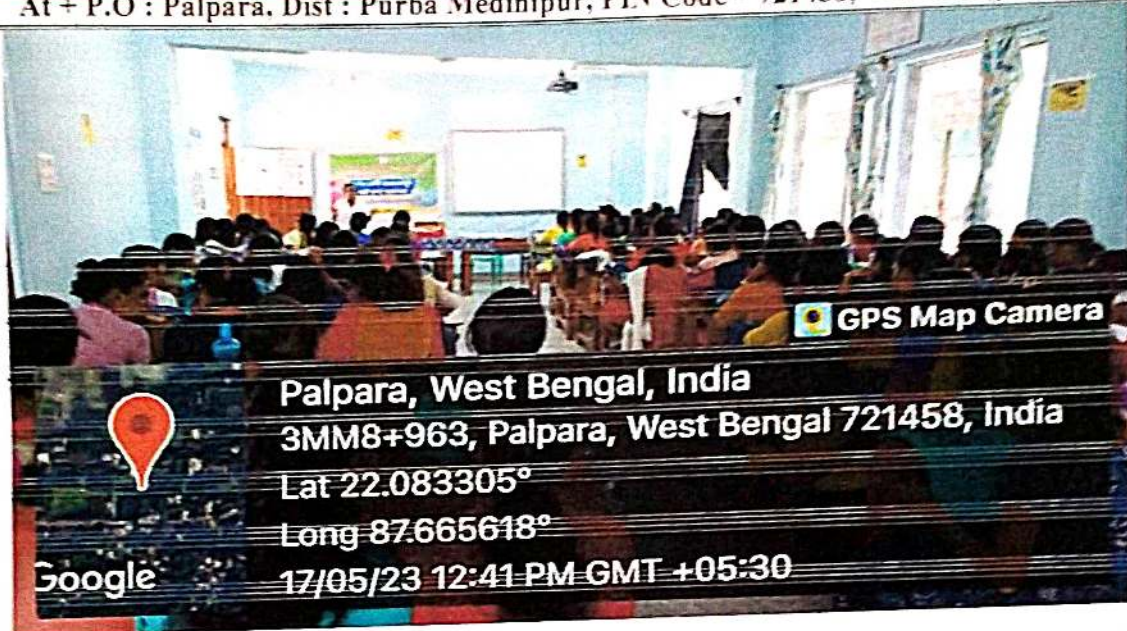

Yogoda Satsanga Palpara Mahavidyalaya

NAAC Accredited ('B' Grade) and NCTE Recognized (B.Ed. and M.Ed Courses)
affiliated to

Vidyasagar University, Midnapore and WBUTTEPA, Kolkata, (Govt. of West Bengal)

At + P.O : Palpara, Dist : Purba Medinipur, PIN Code - 721458, West Bengal, India

Palpara, West Bengal, India

3MM8+963, Palpara, West Bengal 721458, India

Lat 22.083305°

Long 87.665618°

Google

17/05/23 12:41 PM GMT +05:30