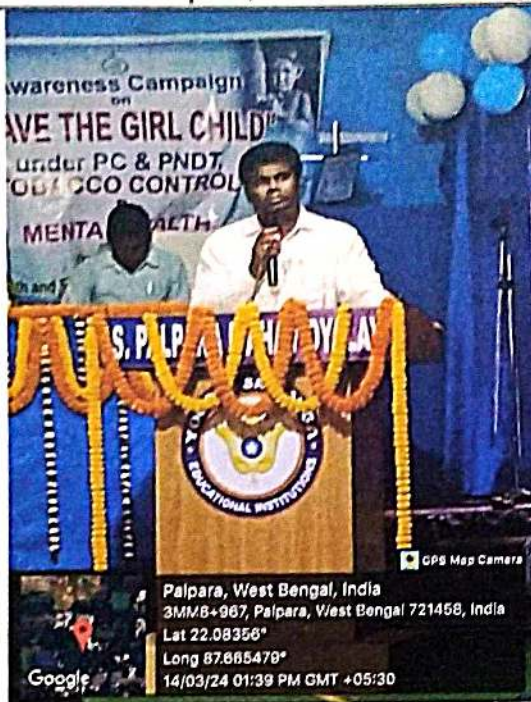

Yogoda Satsanga Palpara Mahavidyalaya

NAAC Accredited ('B' Grade) and NCTE Recognized (B.Ed. and M.Ed Courses)
affiliated to
Vidyasagar University, Midnapore and WBUTTEPA, Kolkata, (Govt. of West Bengal)

At + P.O : Palpara, Dist : Purba Medinipur, PIN Code – 721458, West Bengal, India