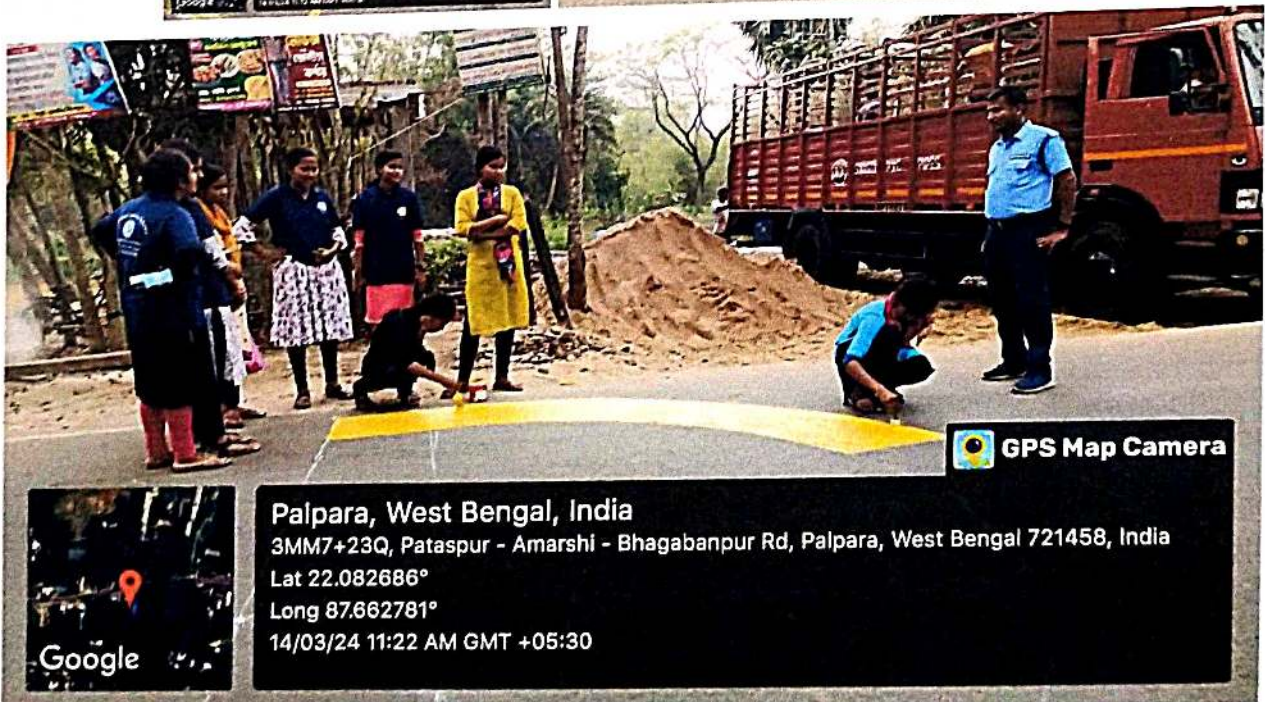

Yogoda Satsanga Palpara Mahavidyalaya

NAAC Accredited ('B' Grade) and NCTE Recognized (B.Ed. and M.Ed Courses)
affiliated to
Vidyasagar University, Midnapore and WBUTTEPA, Kolkata, (Govt. of West Bengal)

At + P.O : Palpara, Dist : Purba Medinipur, PIN Code – 721458, West Bengal, India