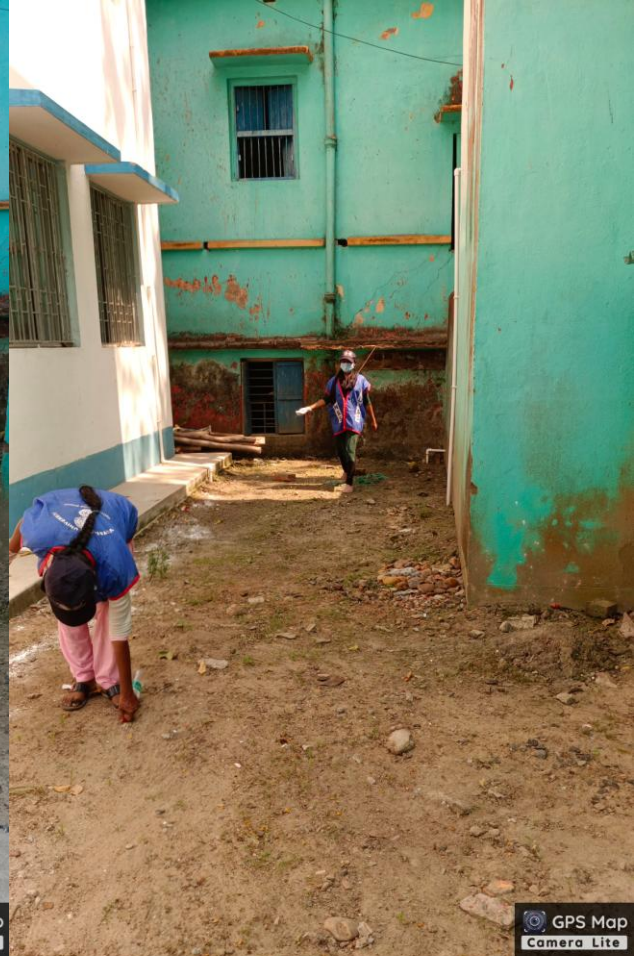

GPS Map
Camera Lite

3MM8+H33, Palpara, West Bengal 721458, India

Latitude
22.083733333333333°

Longitude
87.665421666666667°

Local 01:43:20 PM
GMT 08:13:20 AM

Altitude 5 meters
Thursday, 01.06.2023

Various parts of the Campus are being Sanitised due to arrival of the monsoon and to rein in the reproduction of mosquitoes.

End of the Report: