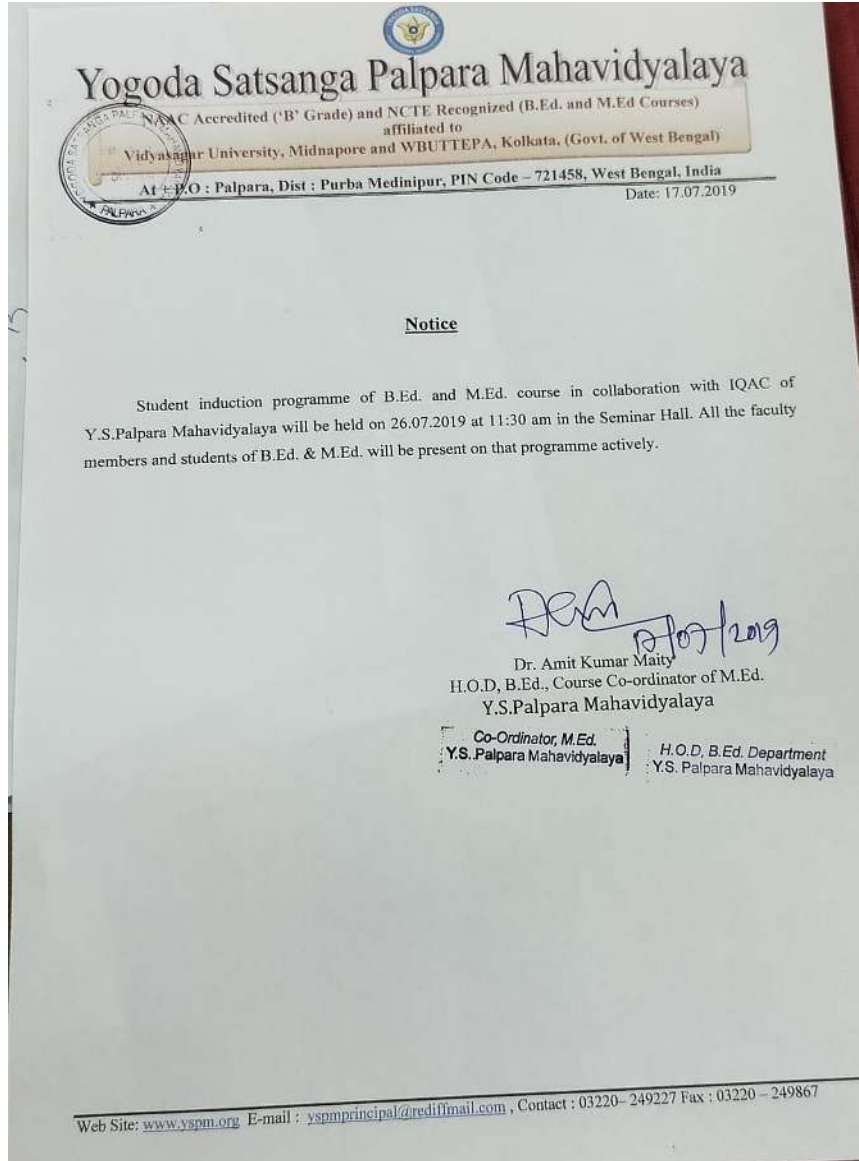

Yogoda Satsanga Palpara Mahavidyalaya

NAAC Accredited ('B' Grade) and NCTE Recognized (B.Ed. and M.Ed Courses)
affiliated to
Vidyasagar University, Midnapore and WBUTTEPA, Kolkata, (Govt. of West Bengal)

At + P.O : Palpara, Dist : Purba Medinipur, PIN Code – 721458, West Bengal, India

NOTICE