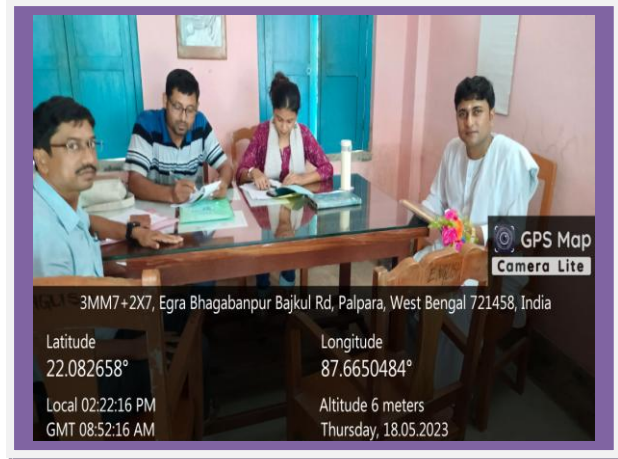

Yogoda Satsanga Palpara Mahavidyalaya

NAAC Accredited ('B' Grade) and NCTE Recognized (B.Ed. and M.Ed Courses)
affiliated to
Vidyasagar University, Midnapore and WBUTTEPA, Kolkata, (Govt. of West Bengal)

At + P.O : Palpara, Dist : Purba Medinipur, PIN Code – 721458, West Bengal, India

MEETING OF THE PROGRAMME OFFICERS